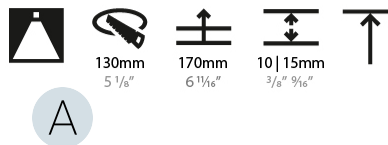

PHYSICAL

Shape: Round
Diameter (mm): 139
Diameter (in): 5 1/2
Height (mm): 151
Height (in): 5 15/16
Ceiling Thickness (mm): 10 / 12.5 / 15
Ceiling Thickness (in): 3/8 or 1/2 or 9/16
Min. Recessing Depth (mm): 170
Min. Recessing Depth (in): 6 11/16
Light Distribution: Downlight
Weight (kg): 0.926
Weight (lbs): 2.04
Fixture Finish: SSR / BKV / CWI / CRY / HAB / UFT / ITA / RUA / FTG / MYG / LOD / PUS / FRO / FUP / KIA / POP / BLS / SPG / MEY / GOH / GUM / CHC / COM / ABZ / JAG / OBR / MOS / ROR
Fixture Material: Aluminum Die Cast
Cut-out Measurements: 130mm / 5 1/8"

ELECTRICAL

Lamp Type: LED (Zhaga Standard)
Input Wattage (W): 28.6
Total Output Wattage (W): 26.4
Dimming: Tri-Mode (Non-Dimming and Phase Dimming (120Vac only) and 0-10V Dimming)
Driver Included: No
Driver Location: Recessed Housing
Driver Type: Constant Current - Universal
Driver Class: Class 2
Housing: See components
Input Voltage (V): 120 - 277
Constant Current (MA): 700

LED

Number of LEDs: 1
Color Temperature (°K): 2700 / 3000 / 3500 / 4000
Max. Delivered Lumen (lm): 2030 / 2080 / 2186 / 2230
Nominal Lumen (lm): 3210 / 3290 / 3459 / 3530
CRI: >90 CRI
Efficiency (%): 0.631
Lamp Life (hrs): 50000

OPTICAL

Reflector: 20 / 25 / 40

RATINGS AND CERTIFICATIONS

Certified By: Certified for North American Standards
IP rating: IP20