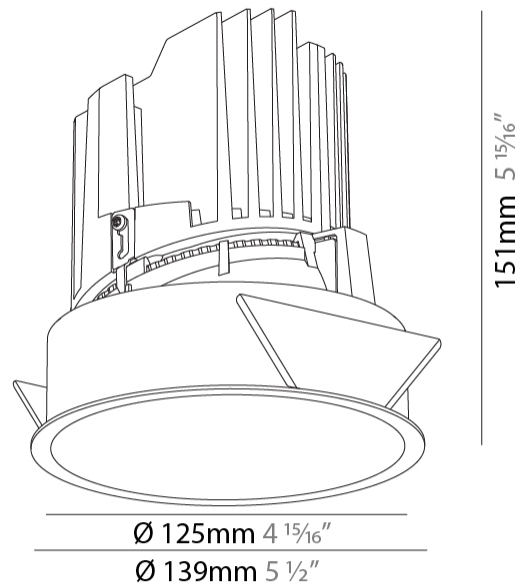

PHYSICAL

Shape: Round
Diameter (mm): 139
Diameter (in): 5 1/2
Height (mm): 151
Height (in): 5 15/16
Ceiling Thickness (mm): 10 / 12.5 / 15
Ceiling Thickness (in): 3/8 or 1/2 or 9/16
Min. Recessing Depth (mm): 170
Min. Recessing Depth (in): 6 11/16
Light Distribution: Downlight
Weight (kg): 0.926
Weight (lbs): 2.04
Fixture Finish: SSR / BKV / CWI / CRY / HAB / UFT / ITA / RUA / FTG / MYG / LOD / PUS / FRO / FUP / KIA / POP / BLS / SPG / MEY / GOH / GUM / CHC / COM / ABZ / JAG / OBR / MOS / ROR
Fixture Material: Aluminum Die Cast
Cut-out Measurements: 130mm / 5 1/8"

ELECTRICAL

Lamp Type: LED (Zhaga Standard)
Input Wattage (W): 28.6
Total Output Wattage (W): 26.4
Dimming: Tri-Mode (Non-Dimming and Phase Dimming (120Vac only) and 0-10V Dimming)
Driver Included: No
Driver Location: Recessed Housing
Driver Type: Constant Current - Universal
Driver Class: Class 2
Housing: See components
Input Voltage (V): 120 - 277
Constant Current (MA): 700

LED

Number of LEDs: 1
Color Temperature (°K): 2700 / 3000 / 3500 / 4000
Max. Delivered Lumen (lm): 2030 / 2080 / 2186 / 2230
Nominal Lumen (lm): 3210 / 3290 / 3459 / 3530
CRI: >90 CRI
Efficiency (%): 0.631
Lamp Life (hrs): 50000

OPTICAL

Reflector: 20 / 25 / 40

RATINGS AND CERTIFICATIONS

Certified By: Certified for North American Standards
IP rating: IP20