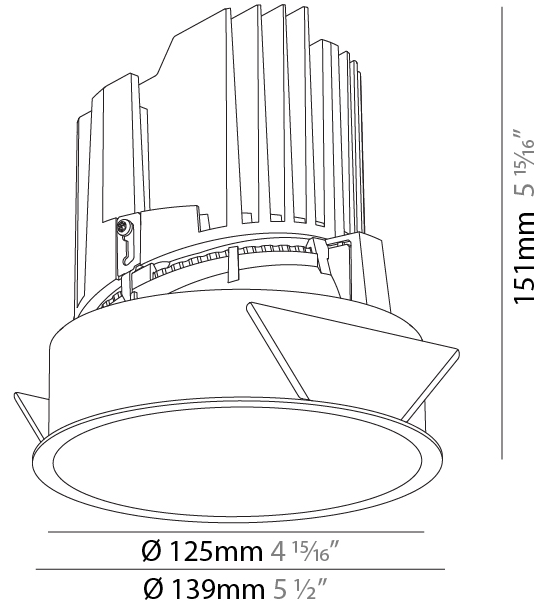

PHYSICAL

Shape: Round
Diameter (mm): 139
Diameter (in): 5 1/2
Height (mm): 151
Height (in): 5 15/16
Ceiling Thickness (mm): 10 / 12.5 / 15
Ceiling Thickness (in): 3/8 or 1/2 or 9/16
Min. Recessing Depth (mm): 170
Min. Recessing Depth (in): 6 11/16
Light Distribution: Downlight
Weight (kg): 0.946
Weight (lbs): 2.09
Fixture Finish: SSR / BKV / CWI / CRY / HAB / UFT / ITA / RUA / FTG / MYG / LOD / PUS / FRO / FUP / KIA / POP / BLS / SPG / MEY / GOH / GUM / CHC / COM / ABZ / JAG / OBR / MOS / ROR
Fixture Material: Aluminum Die Cast
Cut-out Measurements: 130mm / 5 1/8"

ELECTRICAL

Lamp Type: LED (Zhaga Standard)
Input Wattage (W): 13.2 / 16.5
Total Output Wattage (W): 12 / 14
Dimming: Tri-Mode (Non-Dimming and Phase Dimming (120Vac only) and 0-10V Dimming)
Driver Included: No
Driver Location: Recessed Housing
Driver Type: Constant Current - Universal
Driver Class: Class 2
Housing: See components
Input Voltage (V): 120 - 277
Constant Current (MA): 350

LED

Number of LEDs: 1
Color Temperature (°K): 2700 / 3000 / 3500 / 4000
Max. Delivered Lumen (lm): 810 / 900 / 970 / 990
Nominal Lumen (lm): 960 / 1070 / 1156 / 1180
CRI: >90 CRI
Efficiency (%): 0.905
Lamp Life (hrs): 50000

OPTICAL

Reflector°: 10

RATINGS AND CERTIFICATIONS

Certified By: Certified for North American Standards
IP rating: IP54