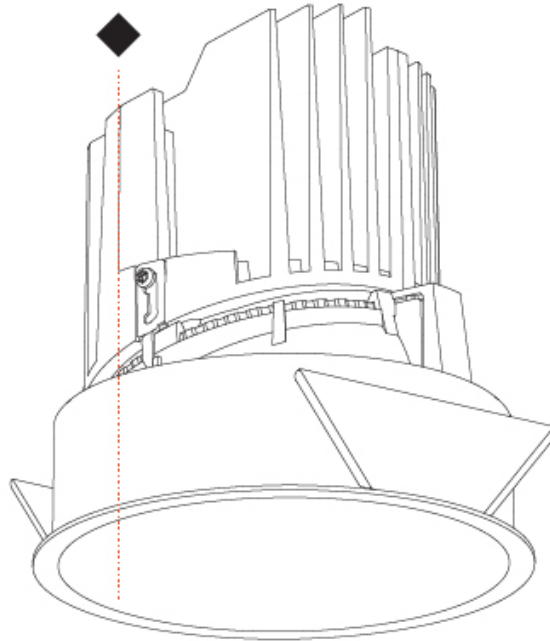

BIONIQ ROUND DEEP RECESSED

A35287-

PROJECT

TYPE

SPECIFIER

QUANTITY

DATE